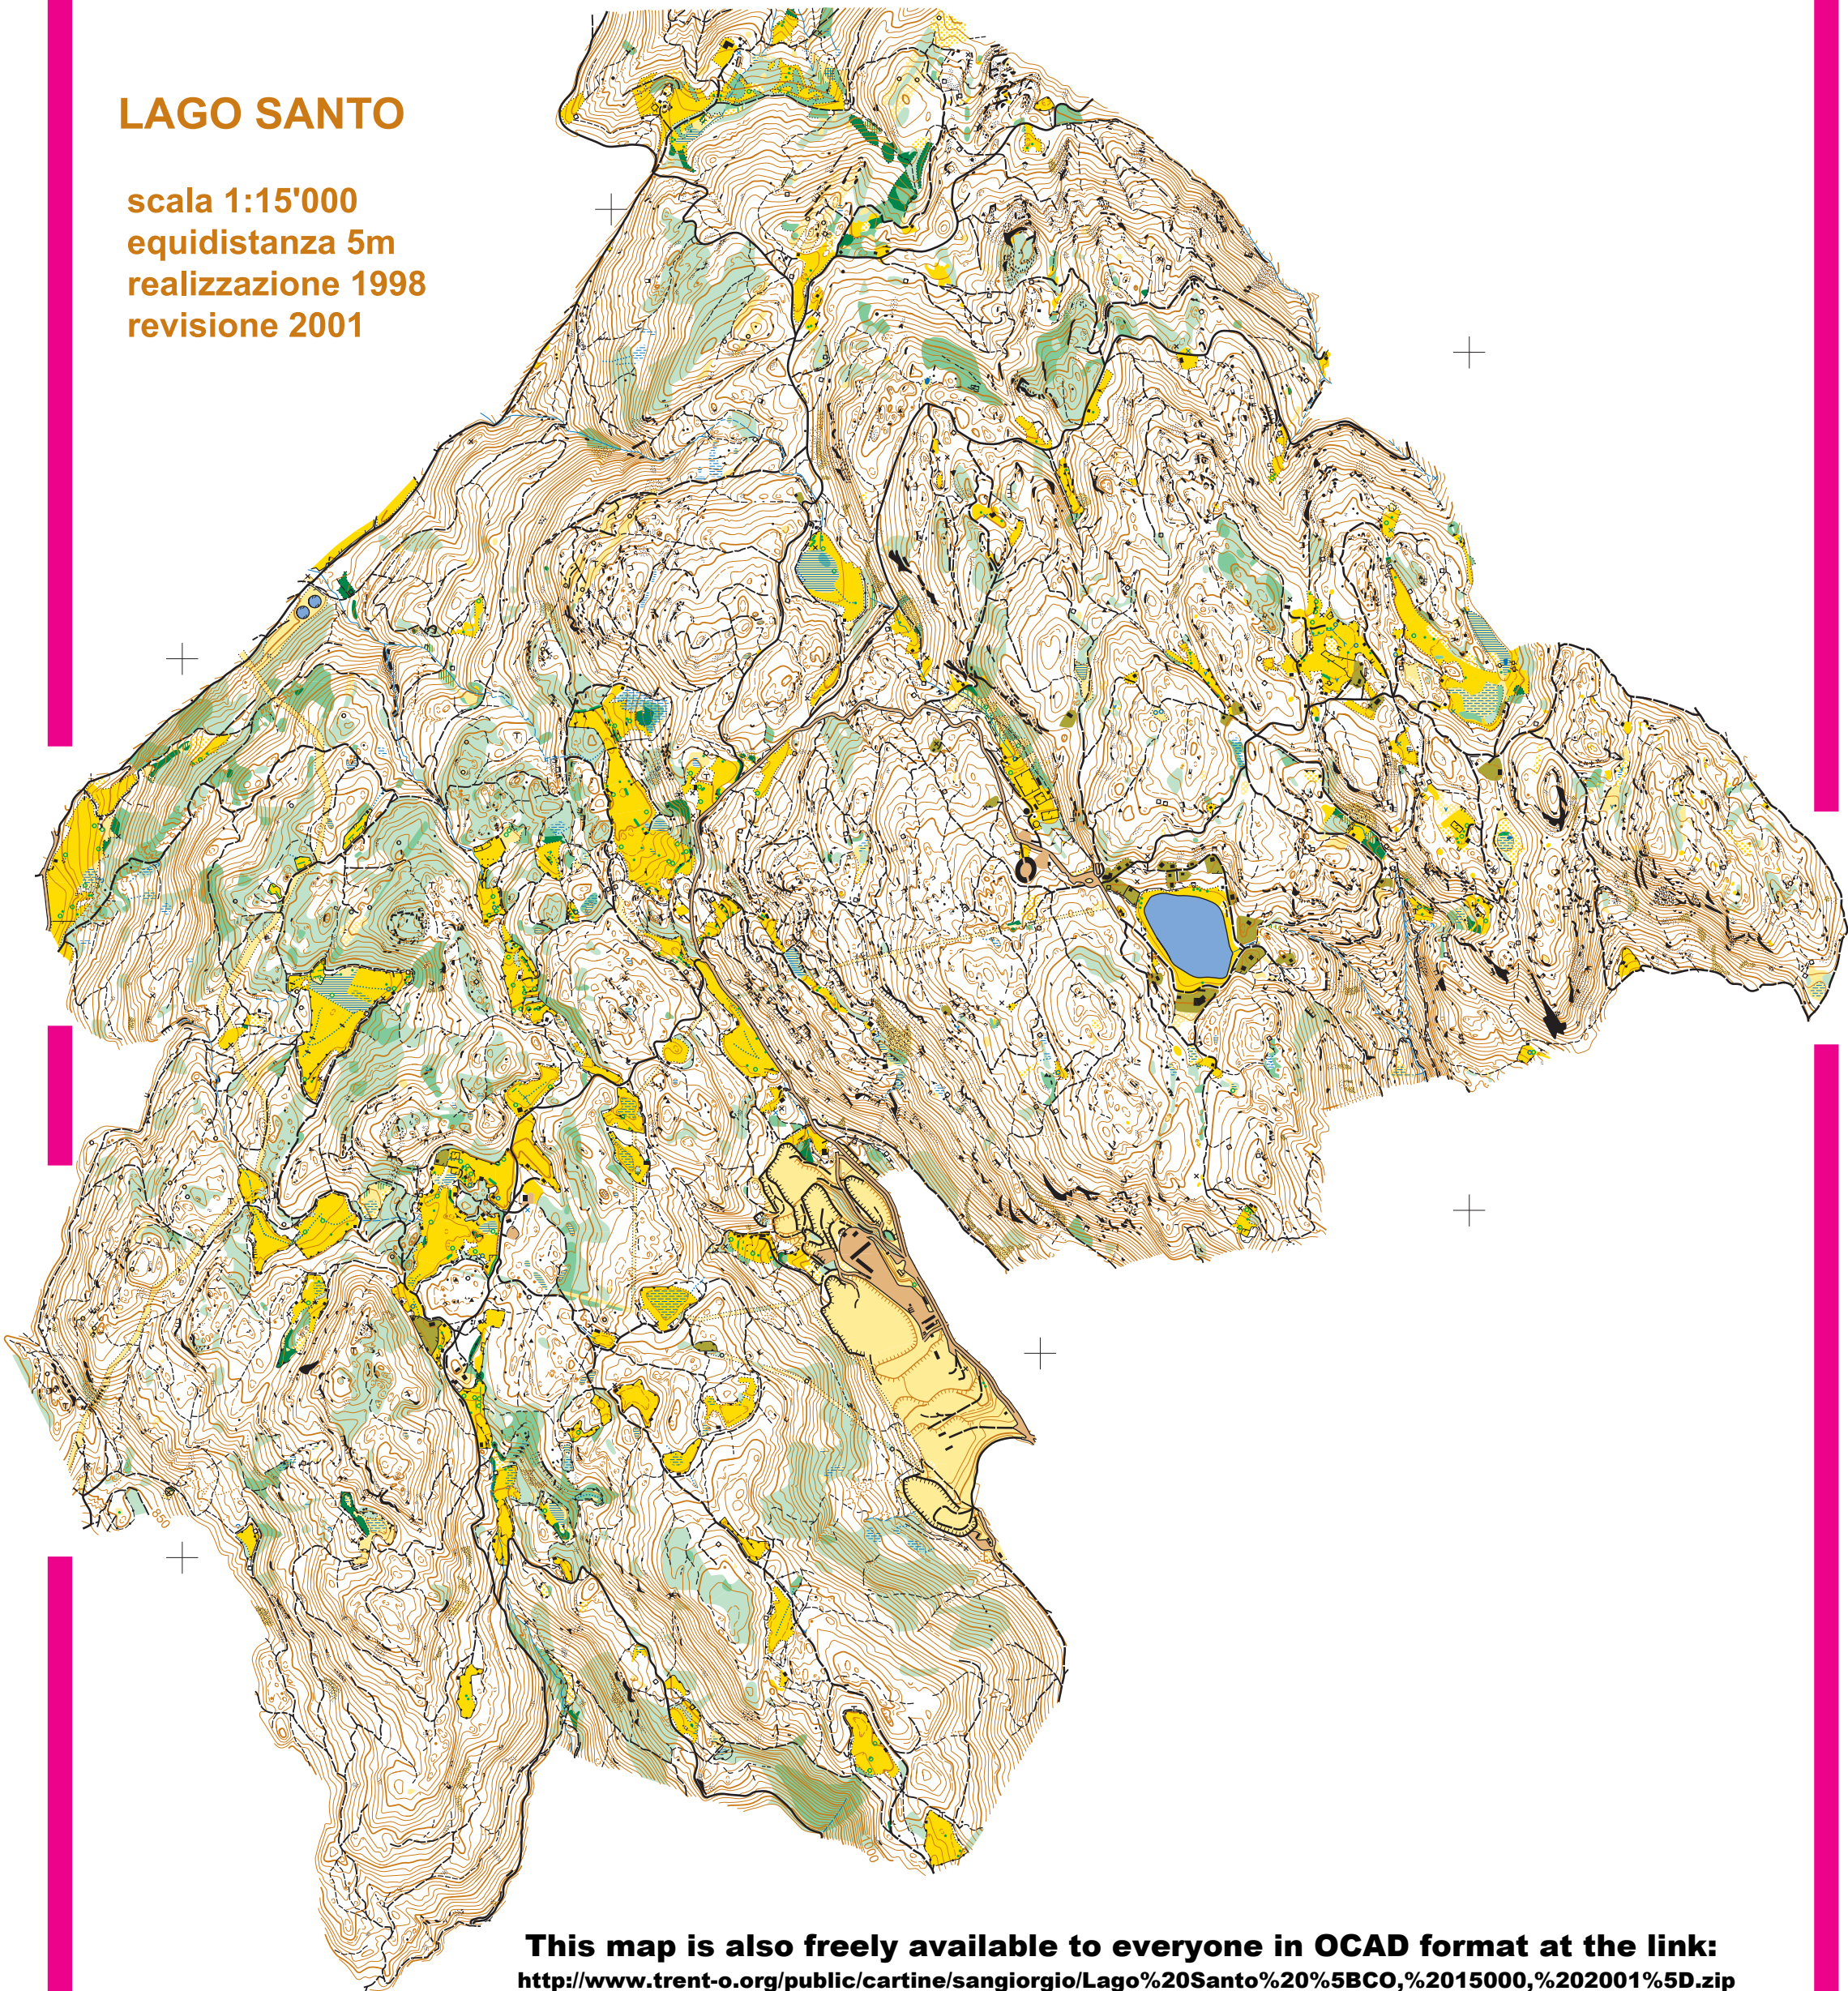

# LAGO SANTO

scala 1:15'000  
equidistanza 5m  
realizzazione 1998  
revisione 2001

**This map is also freely available to everyone in OCAD format at the link:**  
<http://www.trent-o.org/public/cartine/sangiorgio/Lago%20Santo%20%5BCO,%2015000,%202001%5D.zip>